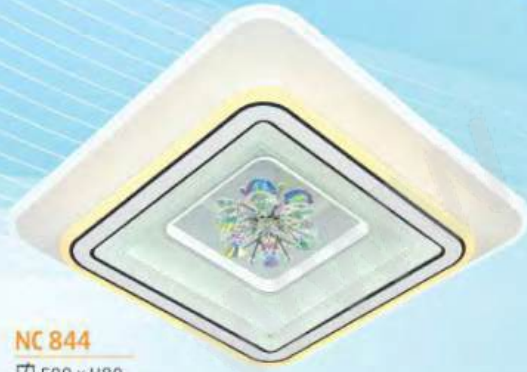

NC 842

□ 500 x H80
LED 160W ●●●
2.100.000đ

NC 843

□ 500 x H80
LED 160W ●●●
2.100.000đ

NC 920

□ 500 x H50
LED 160W ●●●
2.820.000đ

NC 846

□ 470 x H80
LED 160W ●●●
2.100.000đ