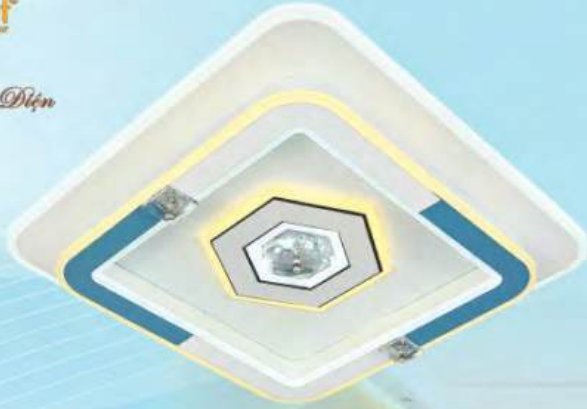

NAM LONG Netytel®
Lighting Design

Đèn Mâm Mica

Chân Đèn Sắt Sơn Tĩnh Điện

NM 3486 A

□ 500 x H100
LED 160W ●●●●
2.060.000đ