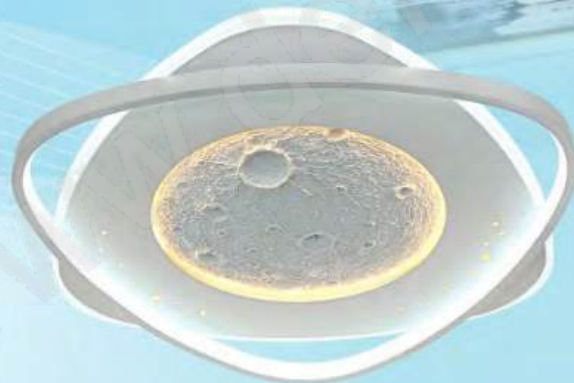

NC 922

Ø 500 x H50
LED 160W ●●●●
2.890.000đ