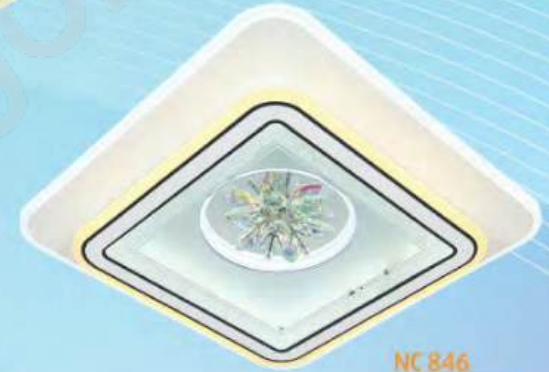

NC 842

□ 500 x H80
LED 160W ●●●
2.100.000đ

NC 843

□ 500 x H80
LED 160W ●●●
2.100.000đ

NC 920

□ 500 x H50
LED 160W ●●●
2.820.000đ

NC 846

□ 470 x H80
LED 160W ●●●
2.100.000đ