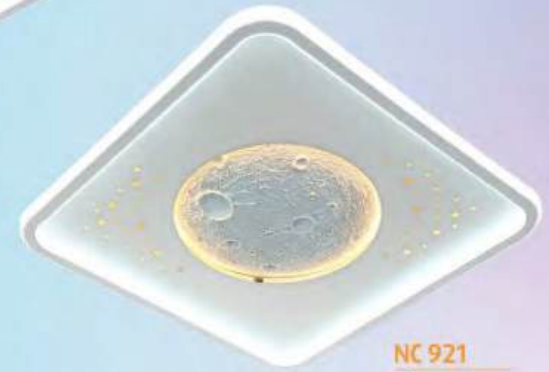

NC 921

□ 500 x H50
LED 160W ●●●
2.890.000đ