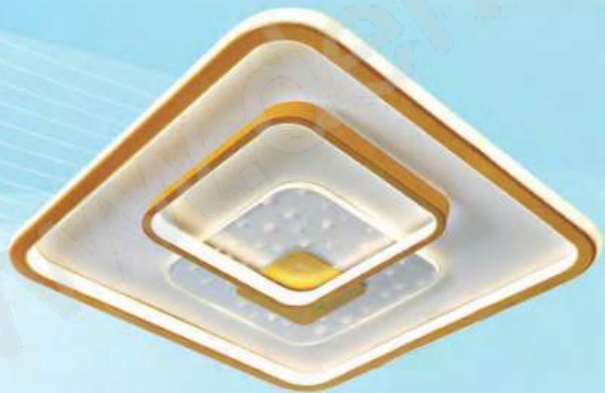

NC 591 B

□ 500 x H100

LED 160W ●●●

3.990.000đ