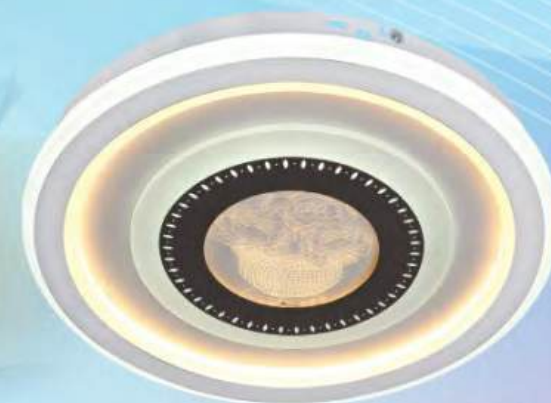

NC 2312

Ø 480
LED 36W
3.040.000đ