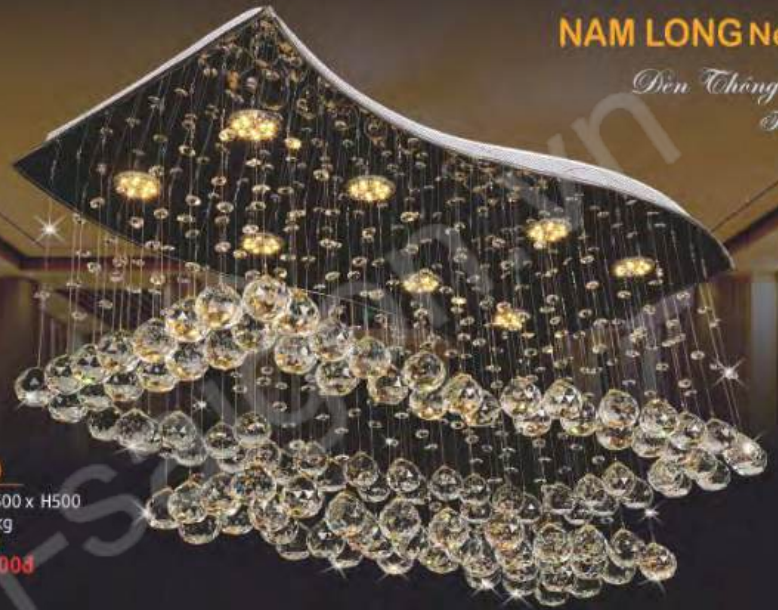

NAM LONG Netviet
lighting Decor

*Đèn Công Tầng
Tate (K9)*

NC 8050

800 x 500 x H500

Weight: 15kg

LED ●●●●

10.590.000đ