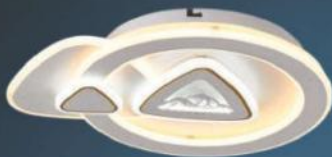

ML-8597
Ø500 x H70
LED 80W - 2 màu
2.500.000đ