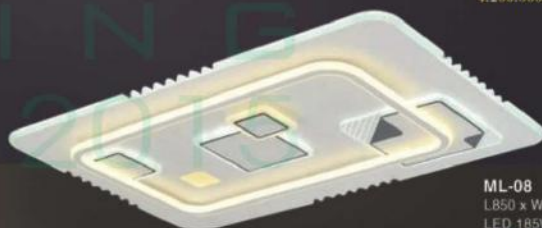

ML-08
L850 x W550 x H70
LED 185W
7.100.000đ