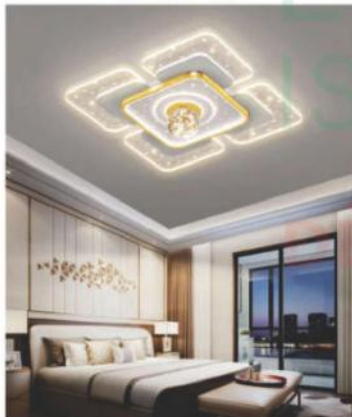

ML-47
Ø500 x H60
LED 48W x 2
3.080.000đ