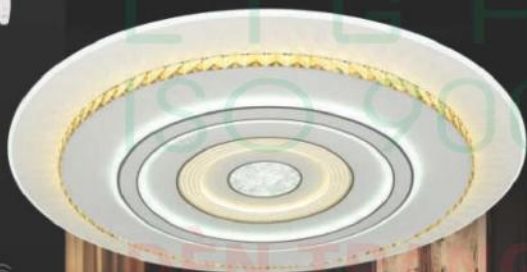

Ceiling led light series

Luxury

ML-11
Ø600 x H80
LED 105W
4.280.000đ

ML-12
Ø800 x H80
LED 144W
7.700.000đ

ML-13
Ø1000 x H80
LED 188W
9.300.000đ

ML-14
L800 x W600 x H70
LED 150W
6.200.000đ

ML-15
L800 x W600 x H60
LED 120W
5.700.000đ