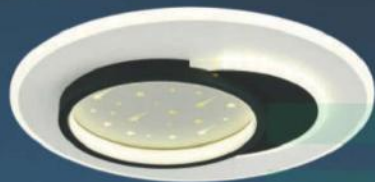

ML-16
L800 x W600 x H60
LED 120W
5.700.000đ

Ceiling led light series

Luxury

ML-21
Ø400 x H50
LED 50W
2.300.000đ

ML-25
Ø490 x H60
LED 60W
2.700.000đ

Ceiling led light series

Luxury

ML-22
Ø550 x H50
LED 80W
3.300.000đ