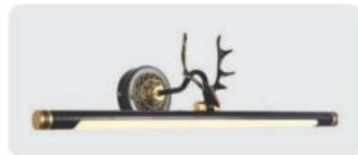

MIRROR LIGHT SERIES

MIRROR LIGHT SERIES

S-03
L450 x H200
LED 12W x 2
1.390.000đ