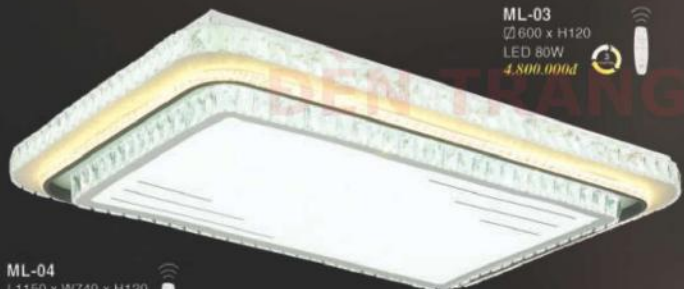

ML-8611

L1100 x W720 x H60
LED 160W
8.100.000đ

Ceiling led light series
Luxury

ML-01
Ø600 x H120
LED 80W
4.750.000đ

ML-02
Ø800 x H120
LED 180W
7.300.000đ

ML-03
□ 600 x H120
LED 80W
4.800.000đ

ML-04
L1150 x W740 x H120
LED 200W
9.500.000đ