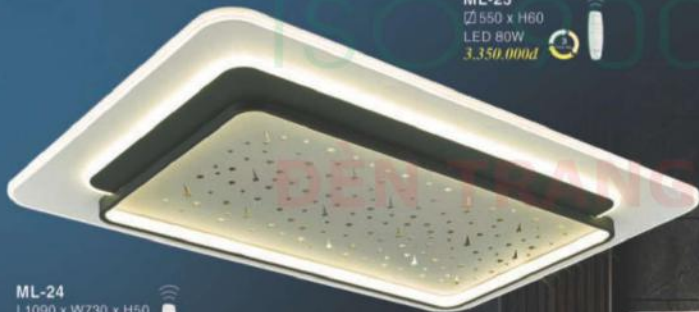

ML-24
L1090 x W730 x H50
LED 180W
6.800.000đ