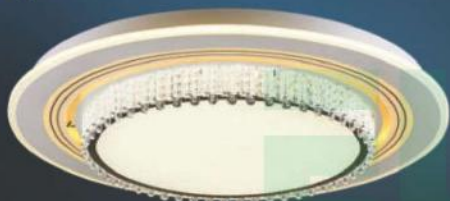

ML-8603
Ø550 x H100
LED 30W
3.900.000đ

EURO TO LIGHTING
ISO 9001 : 2015
ĐÈN TRANG TRÍ CAO CẤP

Ceiling led light series

Luxury

ML-8605

Ø600 x H120
LED 42W
3.850.000đ

ML-8606

Ø820 x H120
LED 60W
6.850.000đ