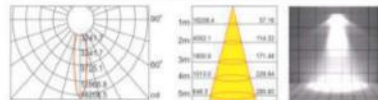

DÒNG SERIES FA RAY ĐẲNG CẤP

Thông số kỹ thuật

- Chip led: Cree - USA
- Power: COB 30w - 50w
- Lumen: 90/W
- Bean Angel - 24°
- Chỉ số hoàn màu: CRI - RA ≥ 90
- Color: 3000k - 4000k - 5000k - 6500k
- Material: Aluminum + ABS
- IP: 20
- AC: 90 → 265V
- Tuổi thọ: 50.000 H

⚠ Lưu ý: IP20 Không sử dụng ngoài trời, nơi ẩm ướt

COB 30W 24°

COB 30W 38°

COB 30W 60°

DÒNG SERIES FA RAY ĐẲNG CẤP

Thông số kỹ thuật

- Chip led: Cree - USA
- Power: COB 12w - 50w
- Lumen: 90/W
- Bean Angel - 24°
- Chỉ số hoàn màu: CRI - RA ≥ 90
- Color: 3000k - 4000k - 5000k - 6500k
- Material: Aluminum + ABS
- IP: 20
- AC: 90 → 265V
- Tuổi thọ: 50.000 H

⚠ Lưu ý: IP20 Không sử dụng ngoài trời, nơi ẩm ướt

Thông số chiếu sáng

Công suất	Phạm vi chiếu sáng thích hợp
3W	1m - 3m
5W-7W	1m - 5m
10W-15W	1m - 7m
18W-20W	1m - 8m
24W-30W	1m - 10m
50W	1m - 15m