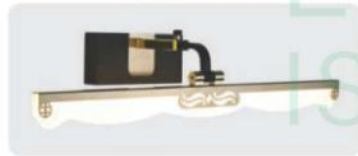

S-07
L420 x W120 x H80
LED 8W x 2
870.000đ