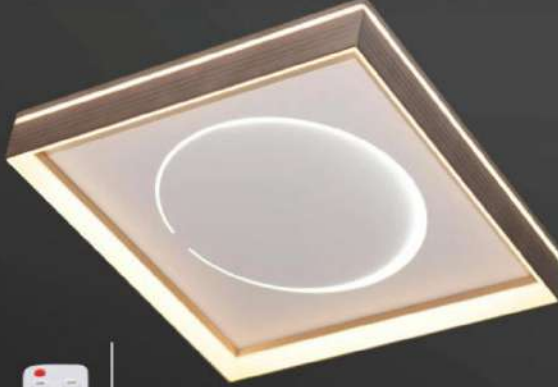

ĐÈN ỒP TRẦN MICA

3297 / 400
Size: 400 x 400 x 100
Led: 120 W - 3 Chế độ màu
Price: **3.900.000 VND**